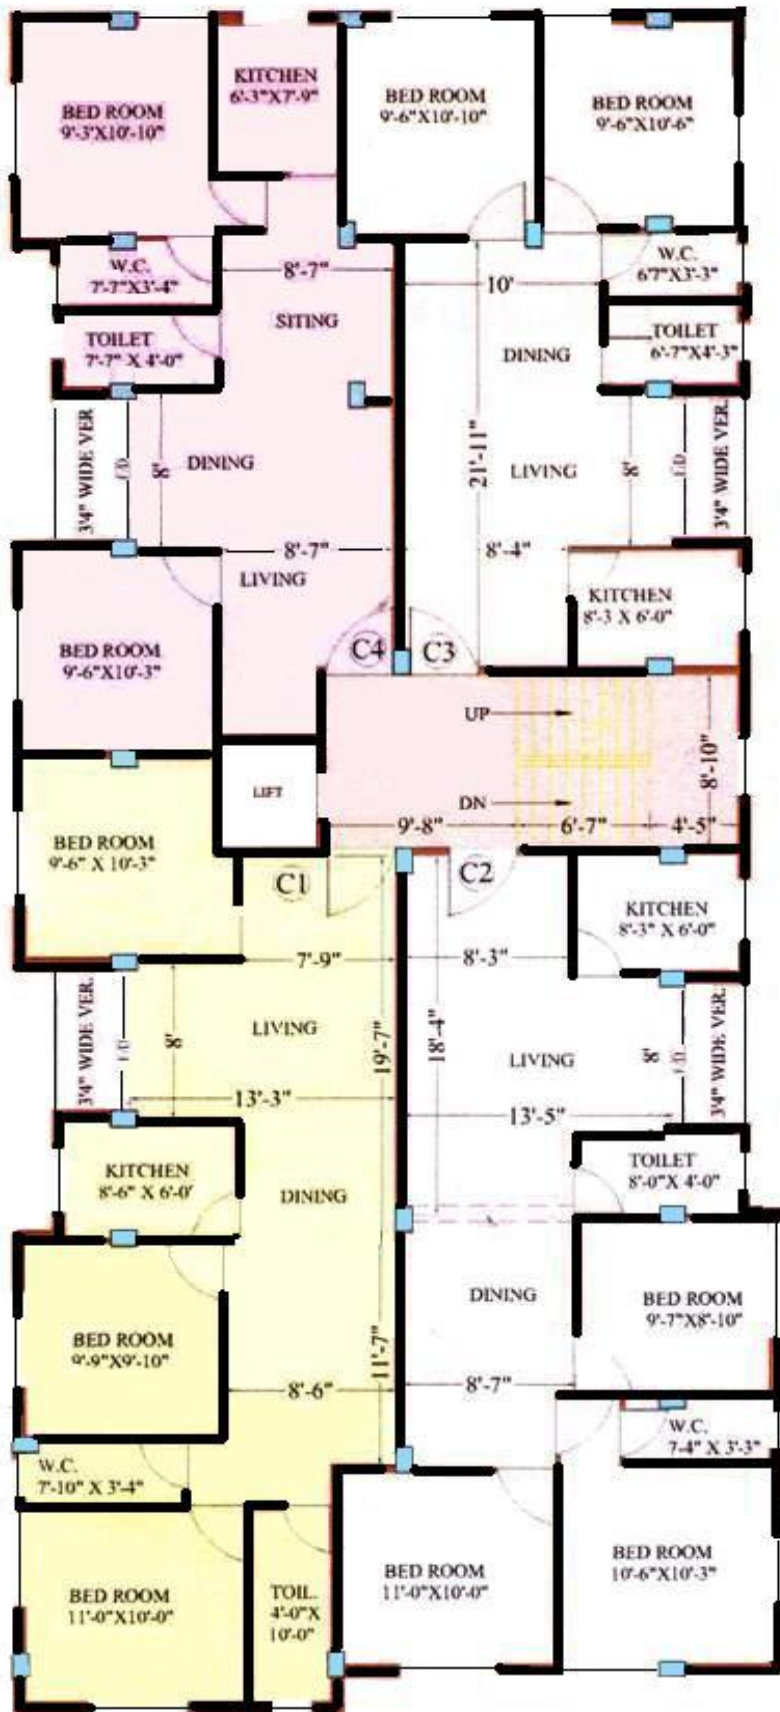

Brooklyn

Flat no : Area in SBU

C1	1120
C2	1150
C3	860
C4	890

TYPICAL FLOOR PLAN (BLOCK-C)